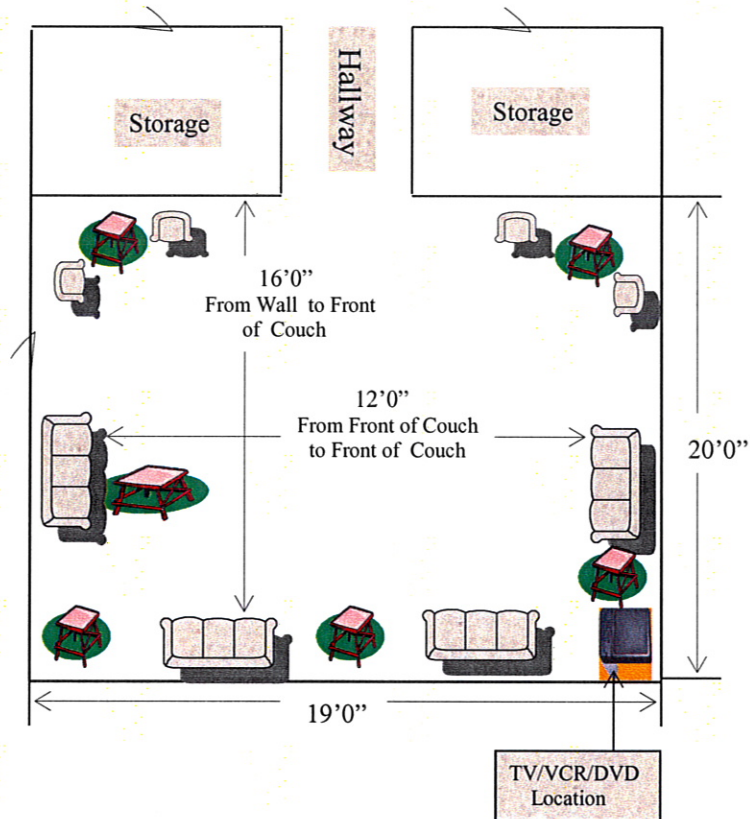

LOUNGE: SANDPIPER LOUNGE

Note: Can ONLY reserve this meeting room if the entire building is rented.

ROOM LAYOUTS

- Outside Dimensions: 19'0" x 20'0"
- Theater style: 20 Chairs Max
- Classroom style: 12 Chairs Max
- Conference Style: 12 Chairs Max

NOTE: There's enough seating for 16 people on just the couches.

NOTE:

Lounge Area Includes: A TV/VCR/DVD Combo Wall Mounted

REVISED 12/15/09