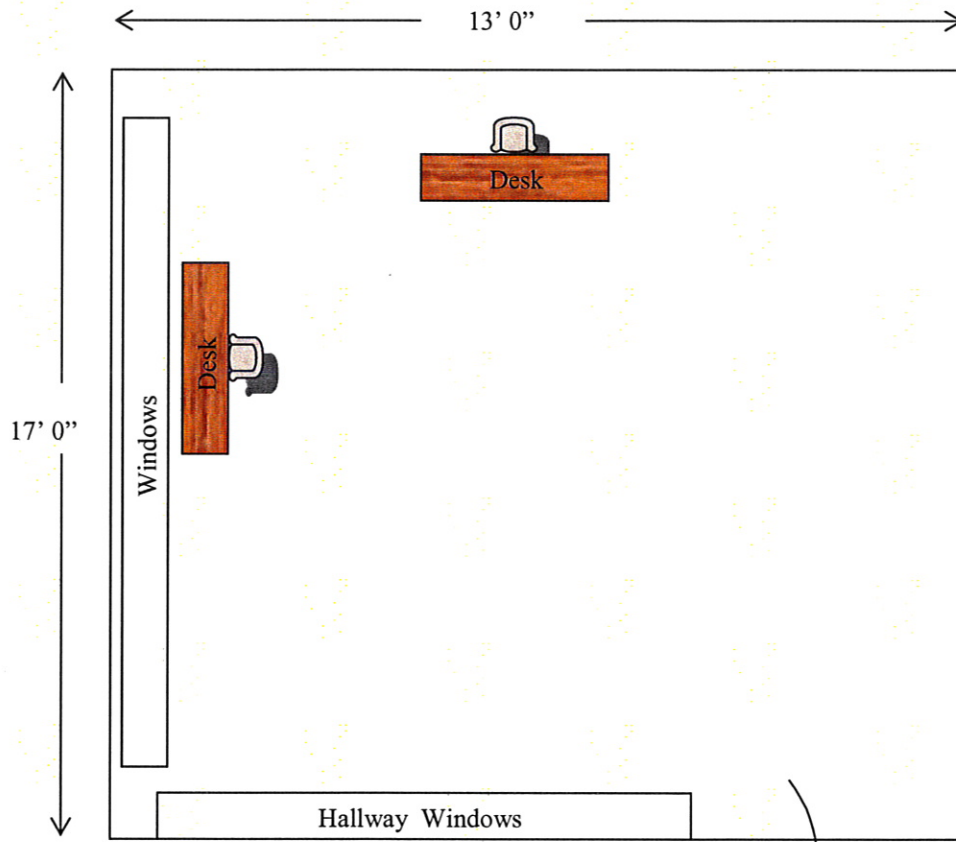

Breakout Room / Lower Chapel: LINDEN

ROOM LAYOUTS

- Dimensions: 13'0" x 17'0"
- Theater Style: 5 Chairs Max

Note: Linden has internet access.

REVISED 12/15/2009