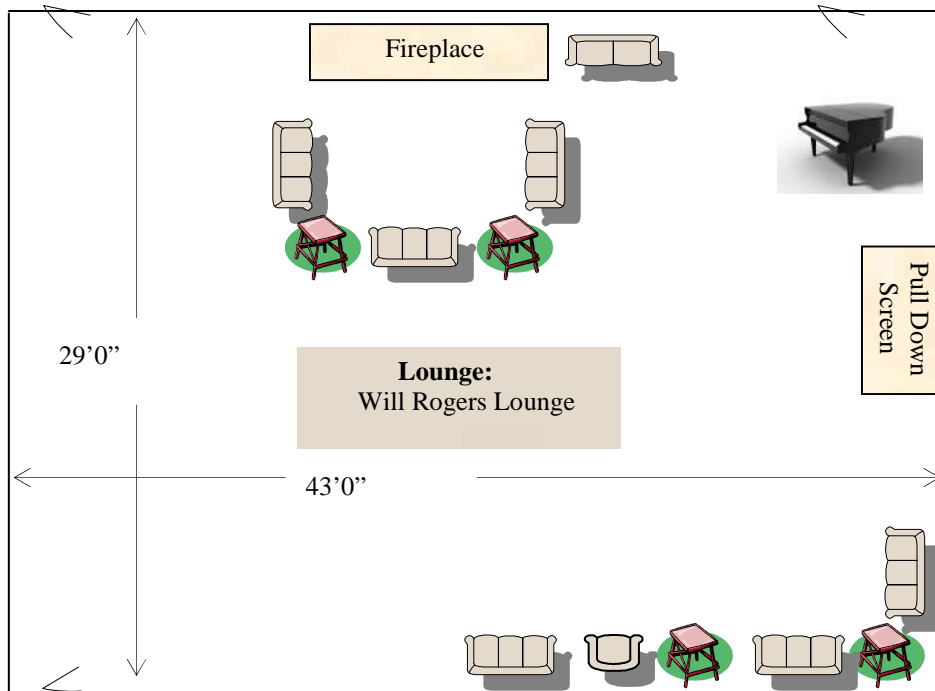

Breakout Room / Cherokee Hall: Will Rogers Lounge

ROOM LAYOUT

- Dimensions: 29'0" x 43'0"
- Theater style: 60 Chairs Max
- Group style: 48 Chairs Max
- Classroom style: 40 Chairs Max (10 tables 4/4 chairs each)
- Pull down screen

ROOM FEATURES

- Wi-Fi Access

REVISED 11/15/2012