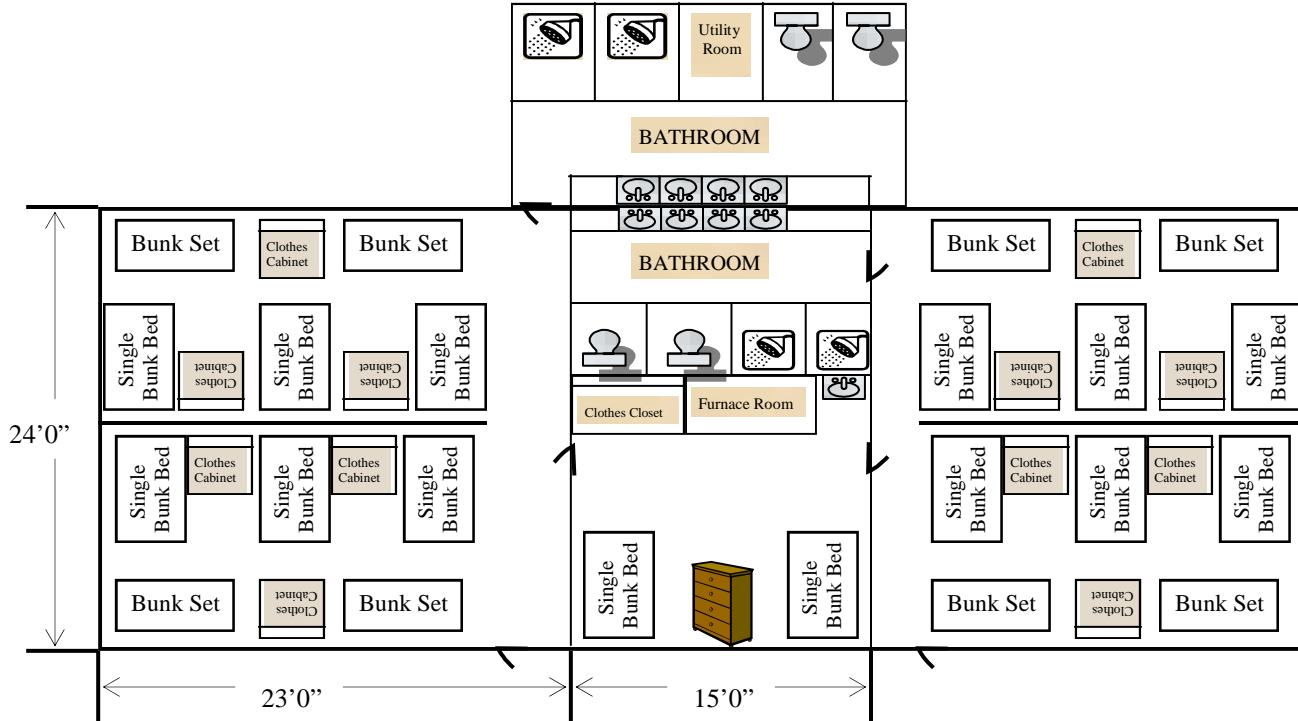

Standard Dormitory Lodging: VILLAGE DORMS

Poplar, Oak, Hickory, Willow, Elm, Cedar
Pine, Birch, Juniper, & Spruce

NOTE:

1. All 10 Village Dormitories are identical.
2. Maximum Occupancy per each dormitory: 30
3. All dormitories has bunk style beds.
4. Handicap Buildings are:
 - Poplar, Oak, Hickory & Pine
5. Each bunk bed includes a pillow and blanket ONLY.