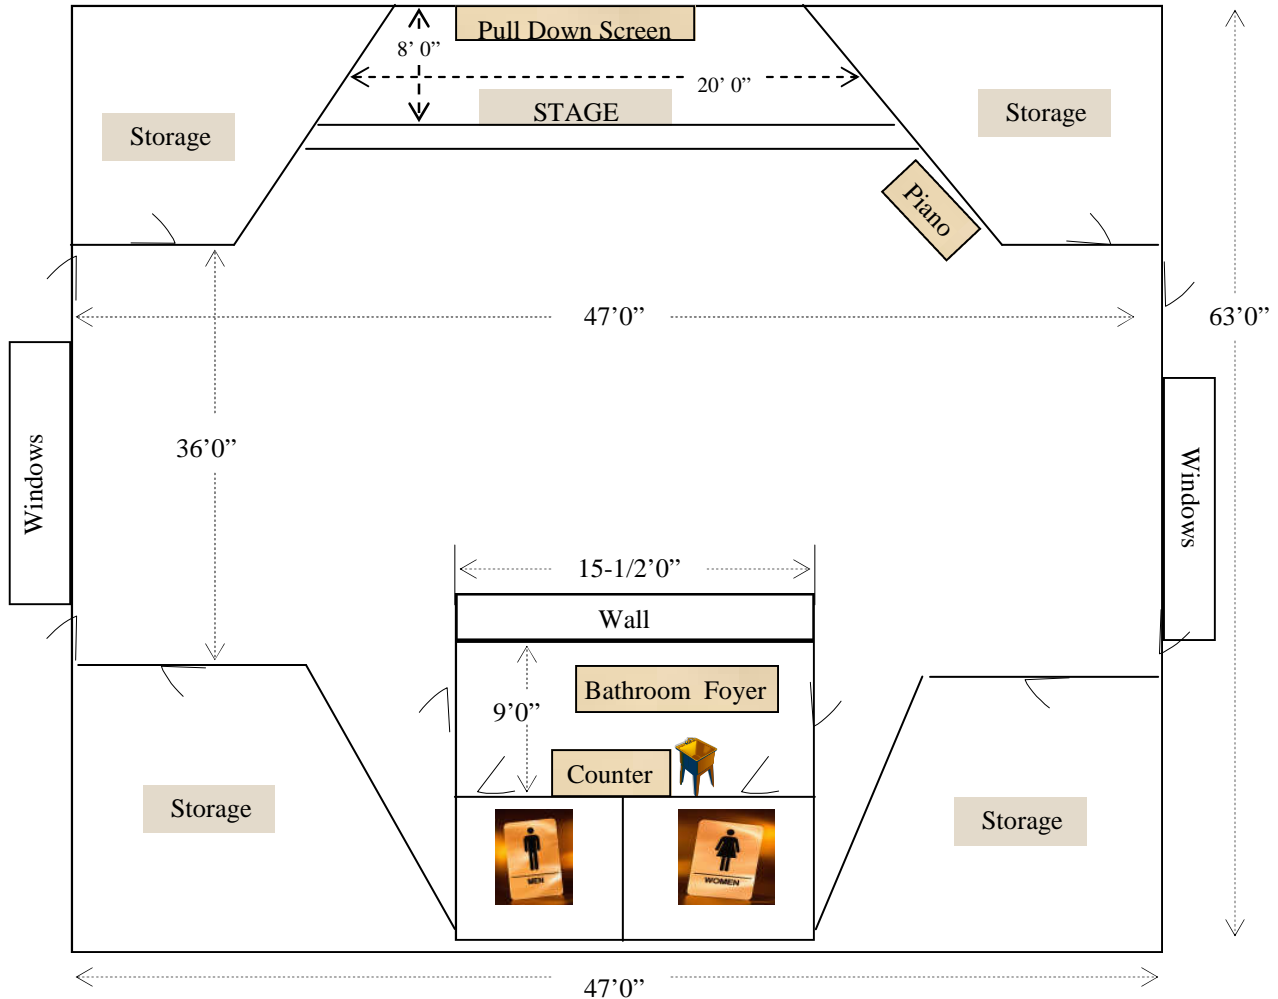

# Multi-Purpose: TAMARACK

## ROOM LAYOUTS

- Dimensions: 36'0" x 47'0"
- Theater style: 160 Chairs Max
- Classroom style: 120 Chairs Max
- Group Style: 80 Chairs Max
- Conference Style: 80 Chairs Max