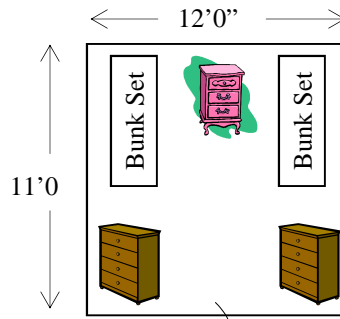

Deluxe Lodging: SHAWNEE

All Bedroom Layouts

NOTE:

1. Each bedroom has 2 sets of Bunk Beds
2. Maximum Occupancy for entire building: 24
3. Linens and Towels are included.
4. Shared Bathrooms

REVISED 7/6/2011