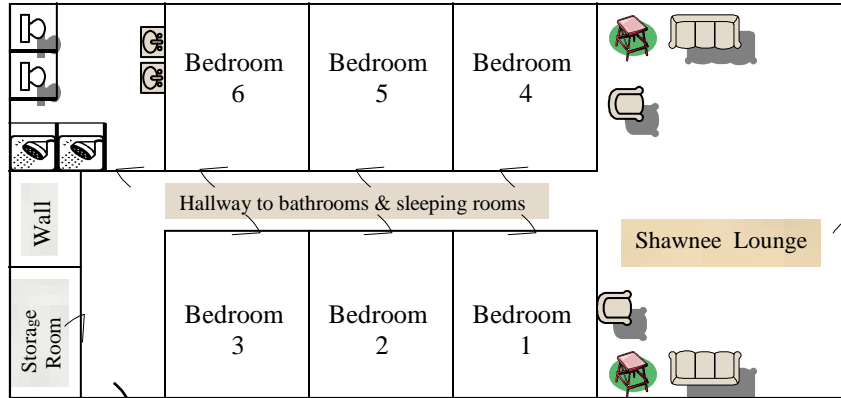

Deluxe Lodging: SHAWNEE

All Bedroom Layouts

NOTE:

1. Each bedroom has 2 sets of Bunk Beds
2. Maximum Occupancy for entire building: 24
3. Linens and Towels are included.
4. Shared Bathrooms

REVISED 7/6/2011