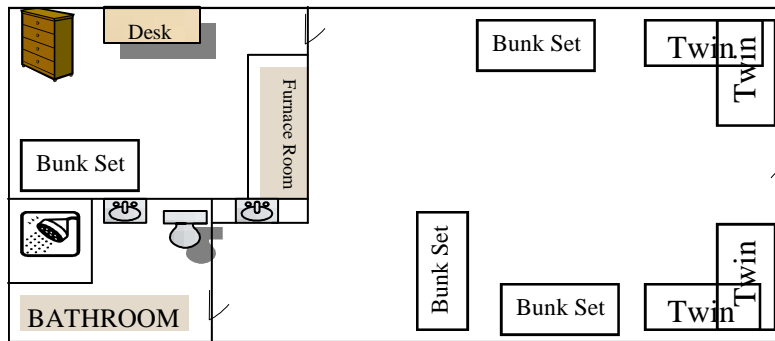

## Standard Dormitory Lodging: SHAGBARK DORMS

Omaha, Kickapoo, Huron, Pottawatomi, Sauk Fox, Algonquin,  
Sioux, Winnebago, Erie, Menominee, Chippewa, Illinois

## Standard Dormitory Lodging: SHAGBARK DORMS

Comanche, Iroquois

### NOTE:

1. All 14 Shagbark Dormitories are identical EXCEPT Iroquois and Comanche, SEE above layout.
2. All dormitories has bunk style beds.
3. Maximum Occupancy per each dorm: 12
4. Handicap Buildings are:
  - Kickapoo, Huron, Erie, Chippewa
5. Each bunk bed includes a pillow and blanket ONLY.