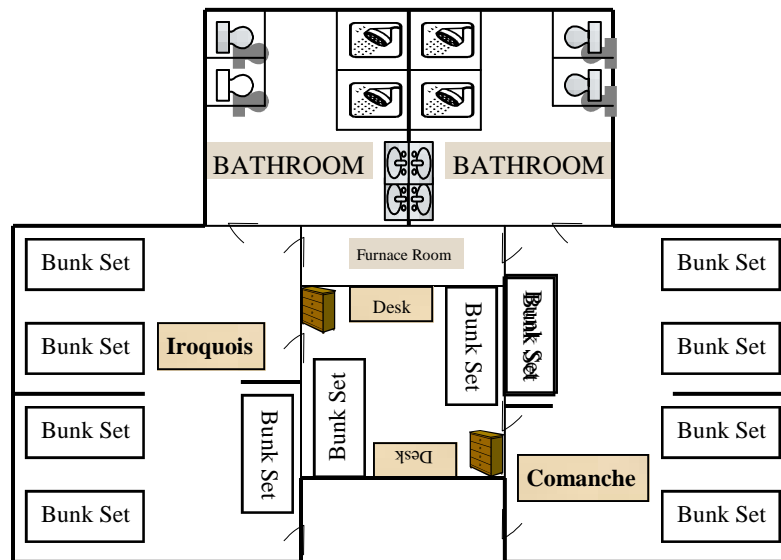

## Standard Dormitory Lodging: SHAGBARK DORMS

Omaha, Kickapoo, Huron, Pottawatomi, Sauk Fox, Algonquin,  
Sioux, Winnebago, Erie, Menominee, Chippewa, Illinois

## Standard Dormitory Lodging: SHAGBARK DORMS

Comanche, Iroquois

### NOTE:

1. All 14 Shagbark Dormitories are identical EXCEPT Iroquois and Comanche, SEE above layout.
2. All dormitories has bunk style beds.
3. Maximum Occupancy per each dorm: 12
4. Handicap Buildings are:
  - Kickapoo, Huron, Erie, Chippewa
5. Each bunk bed includes a pillow and blanket ONLY.