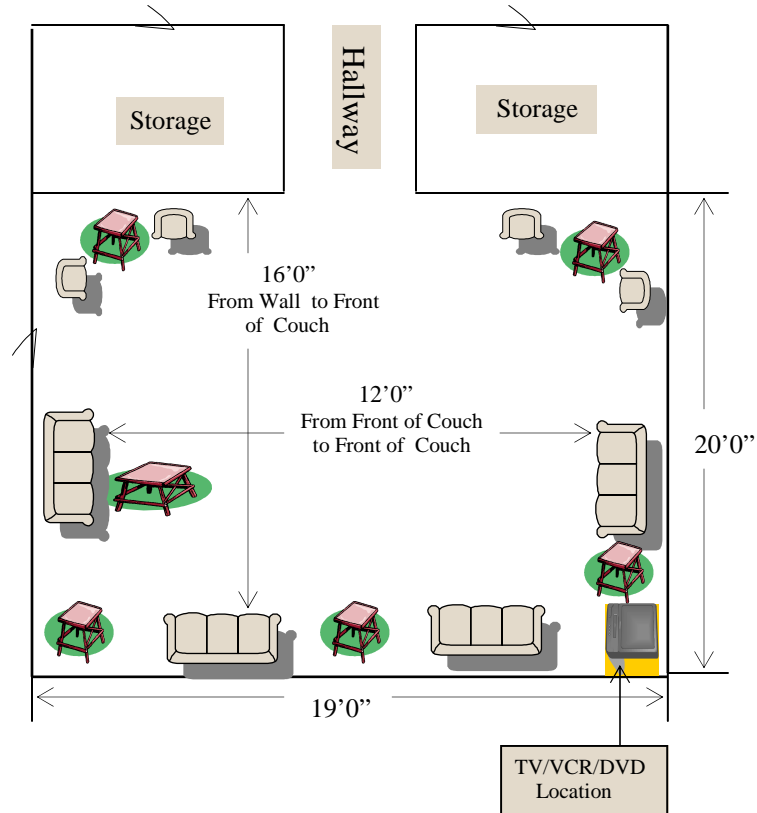

LOUNGE: SANDPIPER LOUNGE

Note: Can ONLY reserve this meeting room if the entire building is rented.

ROOM LAYOUT

- Outside Dimensions: 19'0" x 20'0"
- Theater style: 20 Chairs Max
- Classroom style: 12 Chairs Max
- Conference Style: 12 Chairs Max

NOTE: There's enough seating for 16 people on just the couches.

FEATURES

- Wi-Fi Access
- Lounge Area Includes: A TV/VCR/DVD Combo Mounted on Wall

REVISED 11/15/12