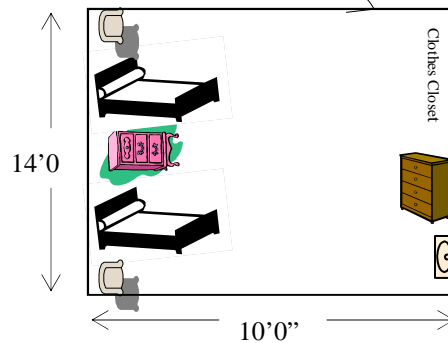

Deluxe Lodging: ROBIN

All Bedroom Layouts

NOTE:

1. EACH bedroom has 2 Twin Beds with a sink.
2. Maximum Occupancy per entire building: 12 people
3. Linens and Towels are included.
4. Shared Bathrooms

REVISED 11/13/2012