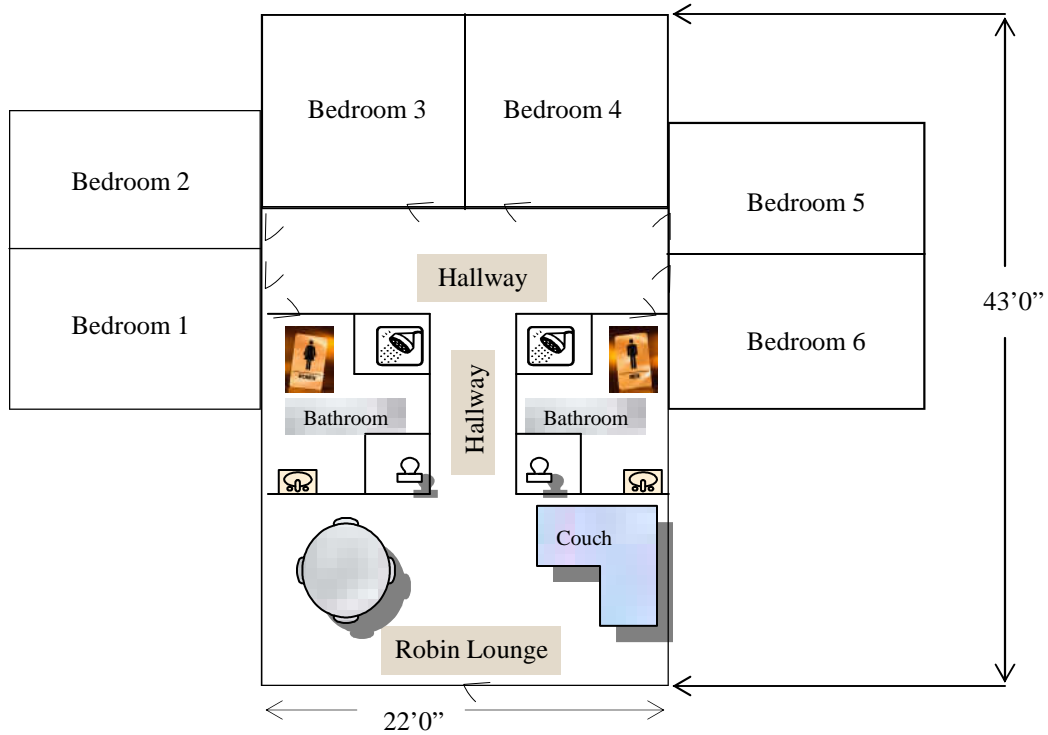

Deluxe Lodging: ROBIN

All Bedroom Layouts

NOTE:

1. EACH bedroom has 2 Twin Beds with a sink.
2. Maximum Occupancy per entire building: 12 people
3. Linens and Towels are included.
4. Shared Bathrooms

REVISED 11/13/2012