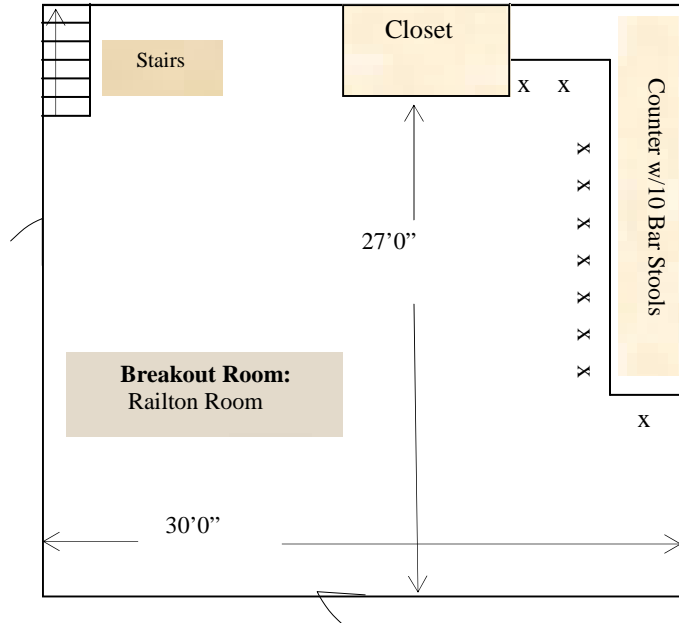

## Breakout Room / Cherokee Hall: Railton Room

### ROOM LAYOUTS

- Dimensions: 30'0" x 27'0"
- Theater style: 20 Chairs Max
- Group Style: 80 Chairs Max

**REVISED 7/6/2011**