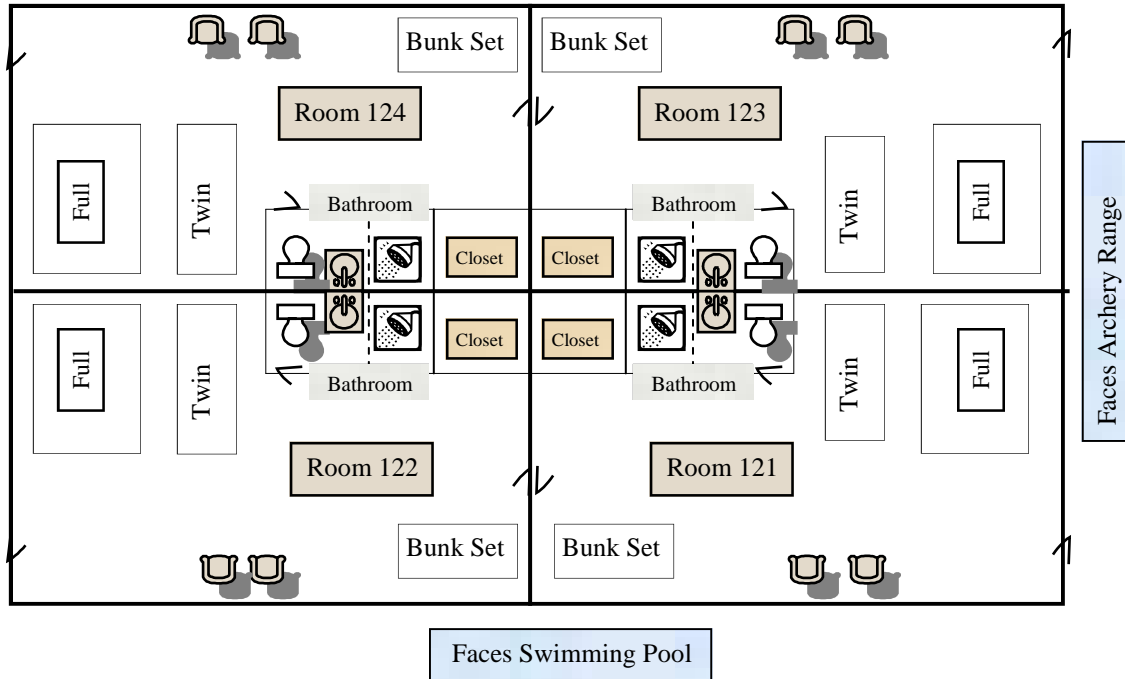

Deluxe Lodging: MEADOWLARK

All Bedroom Layouts

1. EACH bedroom has
 - 1 Full Bed
 - 1 Twin Bed
 - 1 set of Bunk Beds
2. Maximum Occupancy for entire building: 20
3. Room 121 **controls Heat/AC** for the ENTIRE building.
4. Rooms 121 and 122 are adjoining rooms.
5. Rooms 123 and 124 are adjoining rooms.
6. Linens and towels are included.