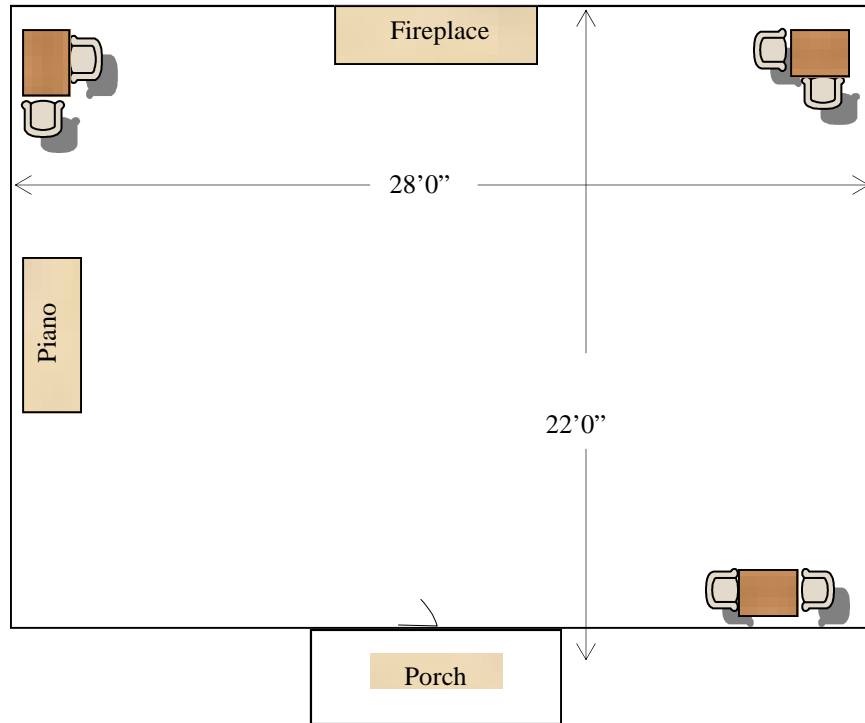

## Breakout Room / LOG CABIN

### ROOM LAYOUTS

- Dimensions: 28'0" x 22'0"
- Theater Style: 35 Chairs Max
- Classroom Style: 25 Chairs Max
- Group Style: 15 Chairs Max
- Conference Style: 15 Chairs Max

**NOTE:** This building does not have bathroom facilities, however **close by** is our Hilltop Bath House building which is available.