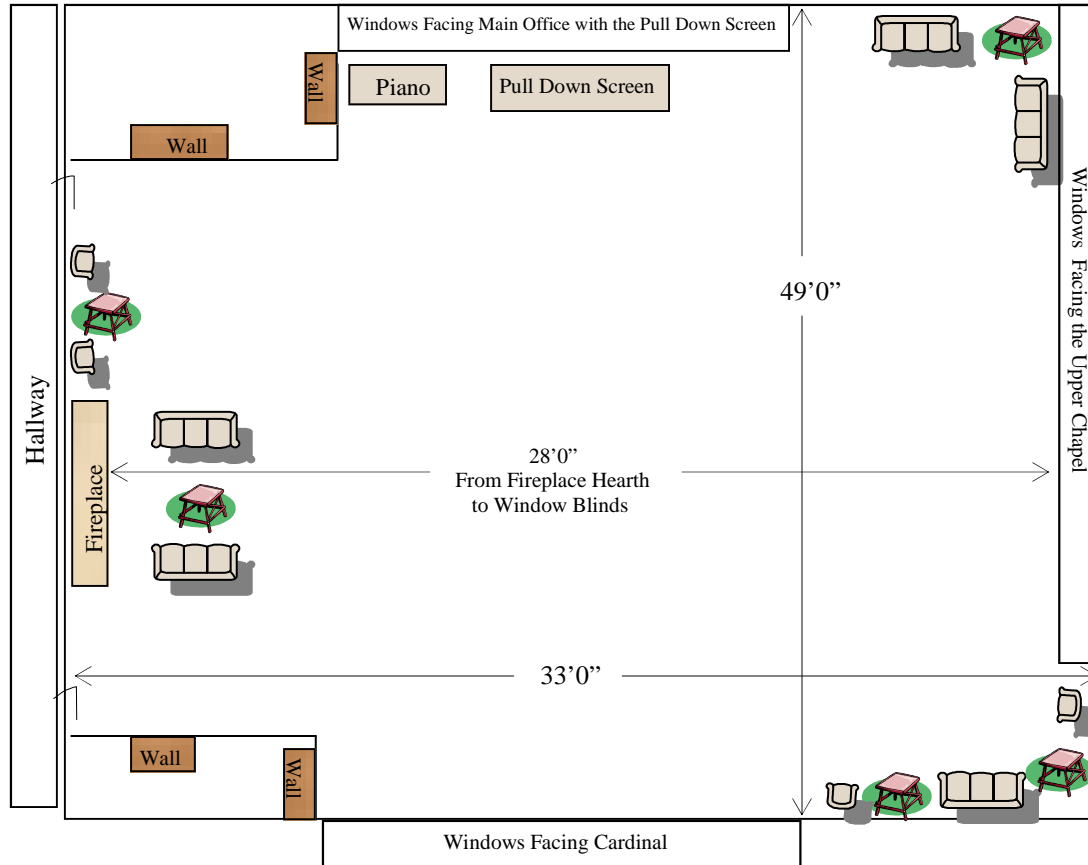

## Lounge: GREAT ROOM

### ROOM LAYOUT

- Dimensions: 49'0" x 33'0"
- Theater style: 80 Chairs Max
- Classroom style: 40 Chairs Max
- Group Style: 60 Chairs Max (60 is tight but will work)
- Conference Style: 80 Chairs Max

### ROOM FEATURES

- Wi-Fi Access

REVISED 11/15/12