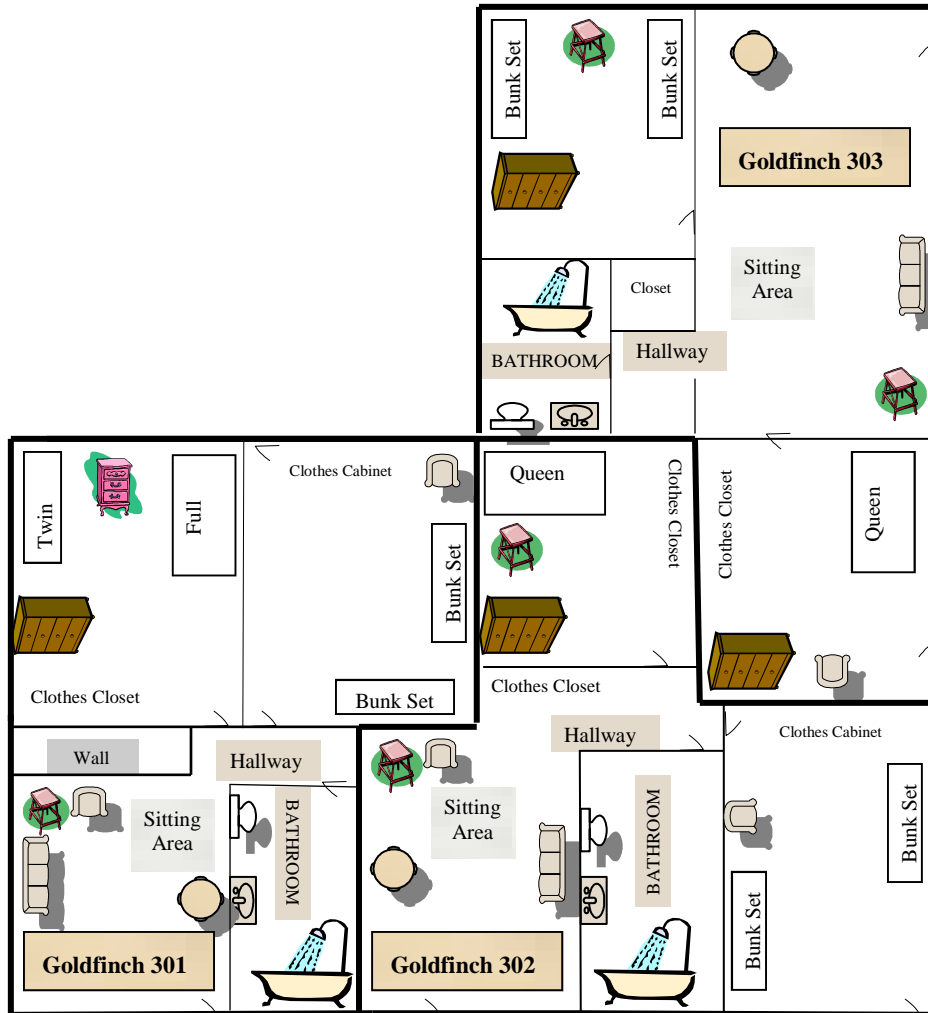

## Deluxe Lodging: GOLDFINCH

### NOTE:

1. Goldfinch contains 3 Suites.
2. Each Suite contains 2 bedrooms.
3. Suite 301 has:
  - **1 bedroom has:**
    - a. 1 Full & 1 Twin Bed
  - **2nd bedroom has:**
    - a. 2 sets of Bunk Beds
4. Suite 302 has:
  - **1 bedroom has:**
    - a. 1 Queen Bed
  - **2nd bedroom has:**
    - b. 2 sets of Bunk Beds
5. Suite 303 has:
  - **1 bedroom has:**
    - a. 1 Queen Bed
  - **2nd bedroom has:**
    - b. 2 sets of Bunk Beds
6. Maximum Occupancy for all 3 Suites: 19 people
7. Linens & Towels are included.
8. Shared Bathrooms