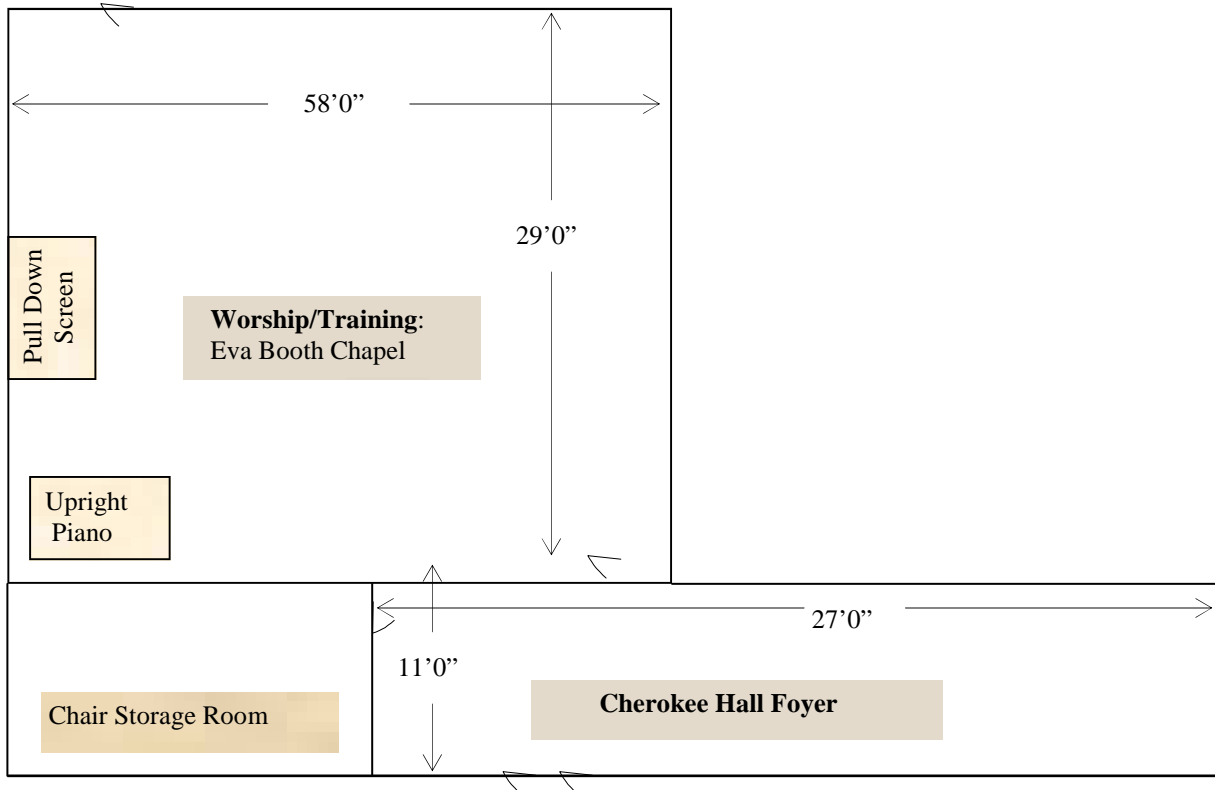

Worship/Training / Cherokee Hall: Eva Booth Chapel

ROOM LAYOUTS

- Dimensions: 58'0" x 29'0"
- Theater style: 160 Chairs Max
- Classroom Style: 100 Chairs Max
- Group Style: 80 Chairs Max
- Pull down screen