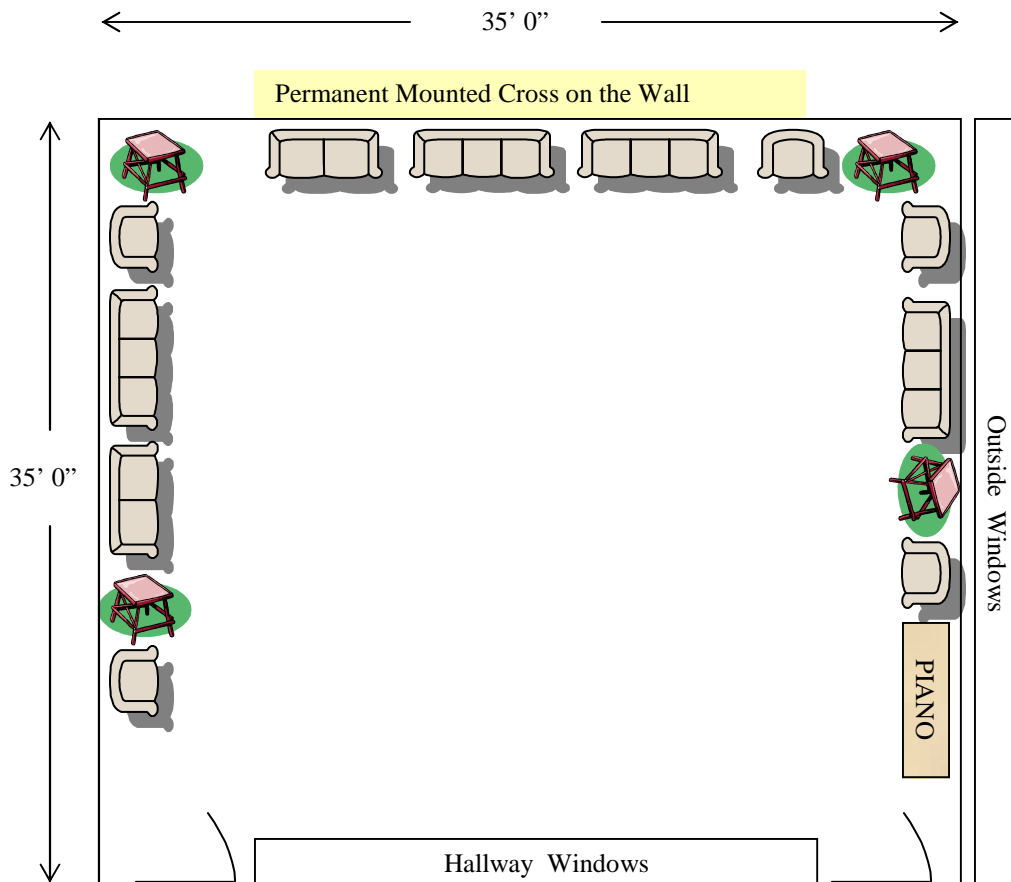

Worship/Training - Lower Chapel: CYPRESS

ROOM LAYOUTS

- Dimensions: 35'0" x 35'0"
- Theater style: 40Chairs Max
- Classroom style: 30Chairs Max
- Group Style: 20 Chairs Max

ROOM FEATURES

- Has Wireless Access
- Has a PERMENANT mounted cross on the wall which is 8' high x 4' wide