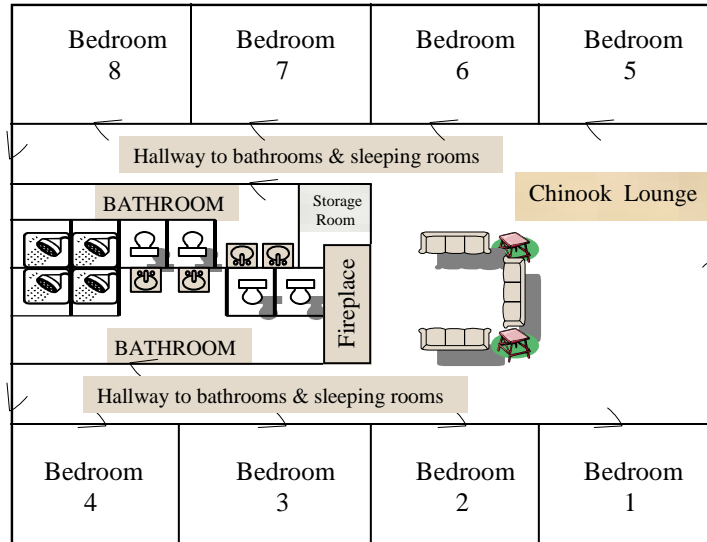

Deluxe Lodging: CHINOOK

All Bedroom Layouts

NOTE:

1. Each bedroom has 2 sets of Bunk Beds
2. Maximum Occupancy for entire building: 32
3. Linens and Towels are included.
4. Shared Bathrooms

REVISED 7/6/2011