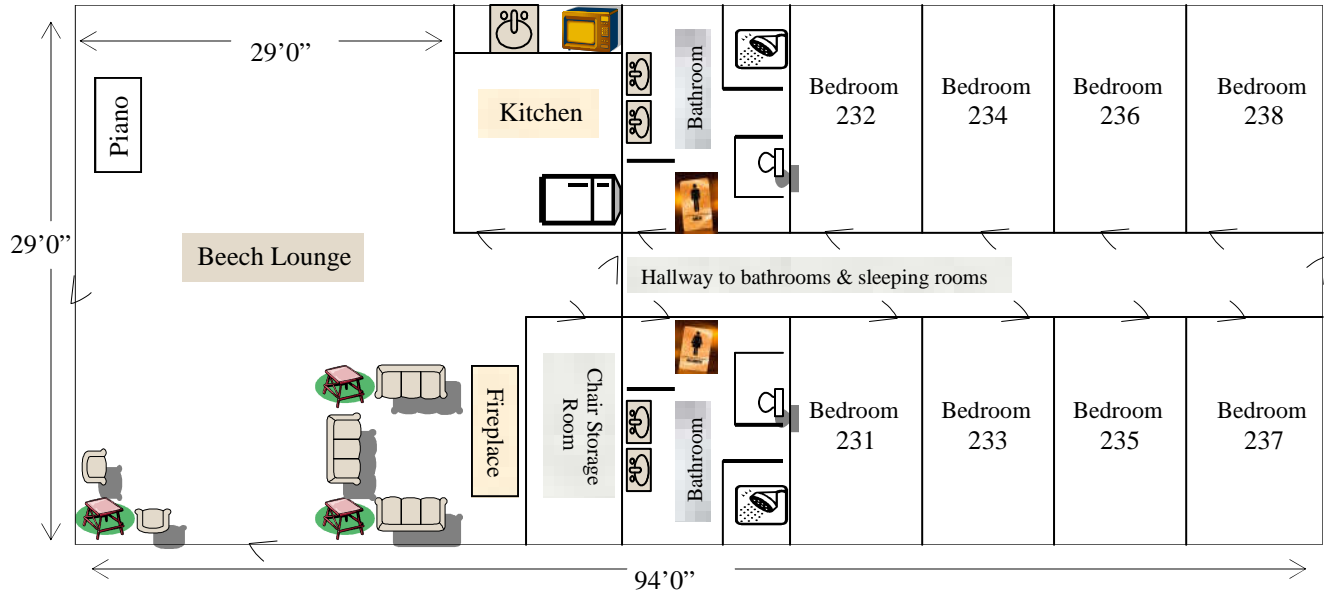

## Deluxe Lodging / Floor Plan: BEECH

**All Bedroom Layouts**

**NOTE:**

1. EACH bedroom has 2 Twin Beds
2. Maximum Occupancy for entire building: 16
3. Linens and Towels are included.
4. Shared Bathrooms