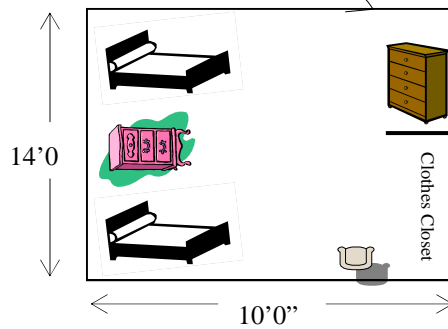

## Deluxe Lodging / Floor Plan: BEECH

**All Bedroom Layouts**

**NOTE:**

1. EACH bedroom has 2 Twin Beds
2. Maximum Occupancy for entire building: 16
3. Linens and Towels are included.
4. Shared Bathrooms