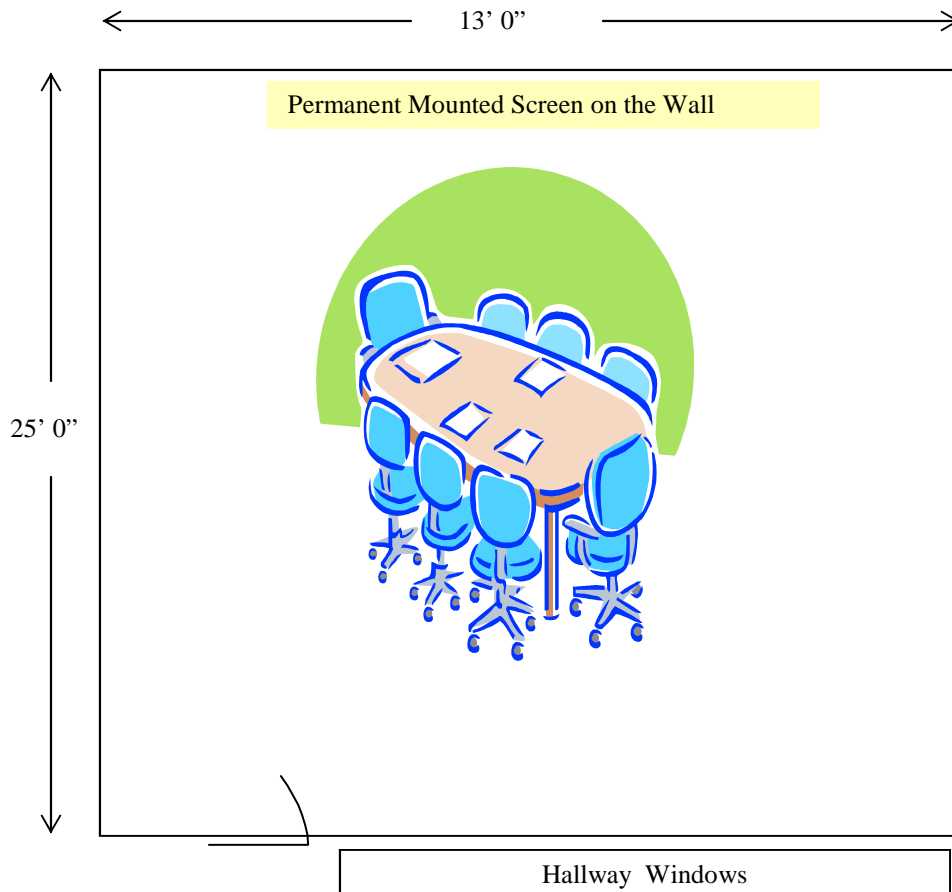

Breakout Rooms / Lower Chapel: BALSAM

ROOM LAYOUTS

- Dimensions: 13'0" x 25'0"
- Theater Style: 15 Chairs Max

ROOM FEATURES

- Has Wireless Access
- Has PERMANENT mounted screen

NOTE: Balsam has a permanent oval conference table.
The size is: 10'0" long x 4'0" wide