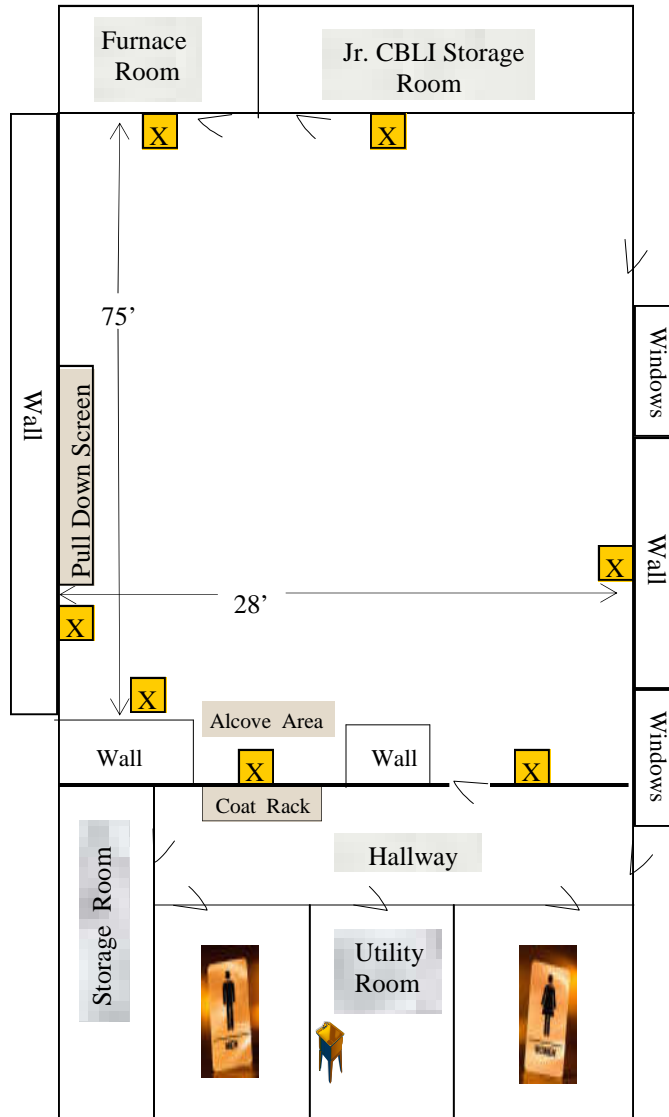

Multi-Purpose: ASPEN

ROOM LAYOUT

- Dimensions: 75'0" x 28'0"
- Theater style: 100 Chairs Max
- Classroom style: 72 Chairs Max
- Group Style: 36 Chairs Max
- Conference Style: 80 Chairs Max

ROOM FEATURES

- Wi-Fi Access