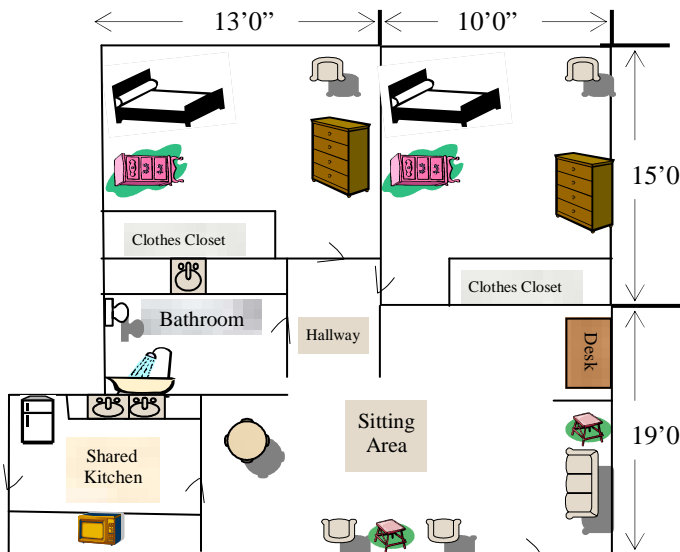

Hotel Lodging: WONDERLAND LODGE

NOTE there are 28 rooms with 32 bedrooms (NOTE the Suites has 2 bedrooms each)

All Wonderland Lodge Bedroom Layouts

Lodge Rooms

NOTE:

1. EACH bedroom has:
 - 2 Queen Beds and 1 Pull-out couch
2. Adjoining bedrooms:
 - 102 and 103
 - 108 and 109
 - 203 and 205
 - 213 and 215
2. Maximum Occupancy: 6
3. Linens and towels are included.
4. Private Bathrooms

Lodge Handicap Accessible Rooms
216 & 218

NOTE:

1. EACH bedroom has:
 - 1 Queen Bed
 - 1 Twin Bed
 - 1 Pull-out couch
2. Maximum Occupancy: 5
3. Linens and towels are included.
4. Private Bathroom

NOTE:

Each Suite contains 2 bedrooms
Suites 106 & 210 have the AC & Heating Controls

Lodge Suite 105

NOTE:

1. Kitchens are shared by 2 suites .
2. EACH Suite contains 2 bedrooms:
3. Suites 105 has:
 - EACH bedroom contains 1 Queen Bed
4. Sitting area has 1 pull-out couch
5. Maximum Occupancy: 6
6. Linens and towels are included.
7. Shared Bathrooms

Lodge Suite 106, 209, & 210

NOTE:

1. Kitchens are shared by 2 suites.
2. EACH Suite contains 2 bedrooms:
3. Suites 106, 209, & 210 has:
 - 1 bedroom has:
 - a. 1 Queen Bed
 - 2nd bedroom has:
 - a. 2 Twin Beds
4. Sitting area has 1 pull-out couch
5. Maximum Occupancy: 6
6. Linens and towels are included.
7. Shared Bathrooms