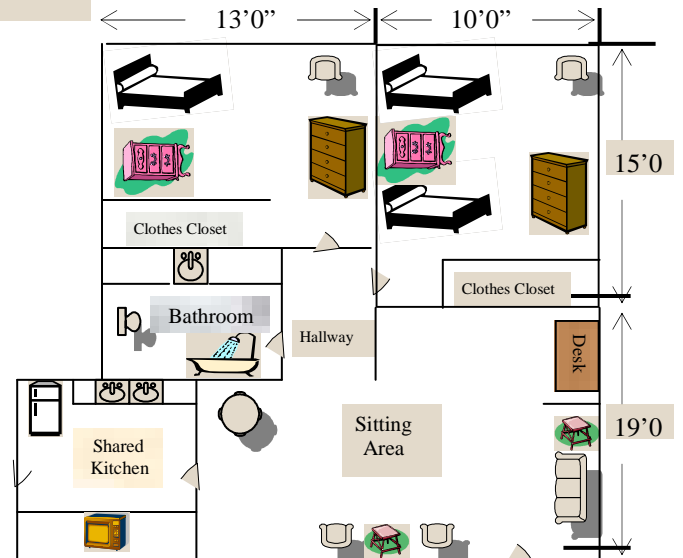

Hotel Lodging: WONDERLAND LODGE

NOTE there are 28 rooms with 32 bedrooms (NOTE the Suites has 2 bedrooms each)

All Wonderland Lodge Bedroom Layouts

Lodge Rooms

NOTE:

1. EACH bedroom has:
 - 2 Queen Beds and 1 Pull-out couch
2. Adjoining bedrooms:
 - 102 and 103
 - 108 and 109
 - 203 and 205
 - 213 and 215
2. Maximum Occupancy: 6
3. Linens and towels are included.
4. Private Bathrooms

Lodge Handicap Accessible Rooms
216 & 218

NOTE:

1. EACH bedroom has:
 - 1 Queen Bed
 - 1 Twin Bed
 - 1 Pull-out couch
2. Maximum Occupancy: 5
3. Linens and towels are included.
4. Private Bathroom

NOTE:

Each Suite contains 2 bedrooms
Suites 106 & 210 have the AC & Heating Controls

Lodge Suite 105

NOTE:

1. Kitchens are shared by 2 suites .
2. EACH Suite contains 2 bedrooms:
3. Suites 105 has:
 - EACH bedroom contains 1 Queen Bed
4. Sitting area has 1 pull-out couch
5. Maximum Occupancy: 6
6. Linens and towels are included.
7. Shared Bathrooms

Lodge Suite 106, 209, & 210

NOTE:

1. Kitchens are shared by 2 suites.
2. EACH Suite contains 2 bedrooms:
3. Suites 106, 209, & 210 has:
 - 1 bedroom has:
 - a. 1 Queen Bed
 - 2nd bedroom has:
 - a. 2 Twin Beds
4. Sitting area has 1 pull-out couch
5. Maximum Occupancy: 6
6. Linens and towels are included.
7. Shared Bathrooms