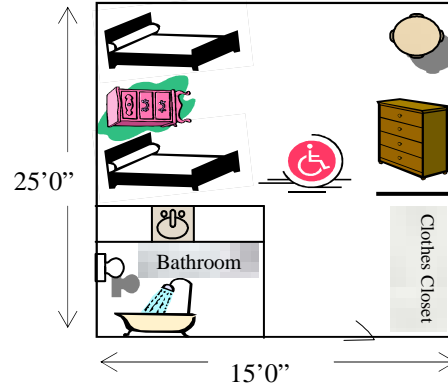

Hotel Lodging: WONDERLAND LODGE

NOTE there are 28 rooms with 32 bedrooms (NOTE the Suites has 2 bedrooms each)

All Wonderland Lodge Bedroom Layouts

Lodge Rooms

NOTE:

1. EACH bedroom has:
 - 2 Queen Beds and 1 Pull-out couch
2. Adjoining bedrooms:
 - 102 and 103
 - 108 and 109
 - 203 and 205
 - 213 and 215
2. Maximum Occupancy: 6
3. Linens and towels are included.
4. Private Bathrooms

Lodge Handicap Accessible Rooms
216 & 218

NOTE:

1. EACH bedroom has:
 - 1 Queen Bed
 - 1 Twin Bed
 - 1 Pull-out couch
2. Maximum Occupancy: 5
3. Linens and towels are included.
4. Private Bathroom

NOTE:

Each Suite contains 2 bedrooms
Suites 106 & 210 have the AC & Heating Controls

Lodge Suite 105

NOTE:

1. Kitchens are shared by 2 suites .
2. EACH Suite contains 2 bedrooms:
3. Suites 105 has:
 - EACH bedroom contains 1 Queen Bed
4. Sitting area has 1 pull-out couch
5. Maximum Occupancy: 6
6. Linens and towels are included.
7. Shared Bathrooms

Lodge Suite 106, 209, & 210

NOTE:

1. Kitchens are shared by 2 suites.
2. EACH Suite contains 2 bedrooms:
3. Suites 106, 209, & 210 has:
 - 1 bedroom has:
 - a. 1 Queen Bed
 - 2nd bedroom has:
 - a. 2 Twin Beds
4. Sitting area has 1 pull-out couch
5. Maximum Occupancy: 6
6. Linens and towels are included.
7. Shared Bathrooms