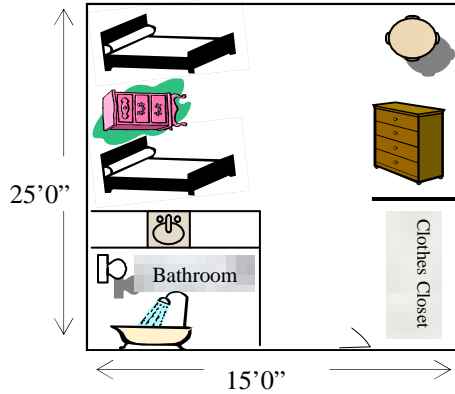

Hotel Lodging: WONDERLAND LODGE

NOTE there are 28 rooms with 32 bedrooms (NOTE the Suites has 2 bedrooms each)

All Wonderland Lodge Bedroom Layouts

Lodge Rooms

NOTE:

1. EACH bedroom has:
 - 2 Queen Beds and 1 Pull-out couch
2. Adjoining bedrooms:
 - 102 and 103
 - 108 and 109
 - 203 and 205
 - 213 and 215
2. Maximum Occupancy: 6
3. Linens and towels are included.
4. Private Bathrooms

Lodge Handicap Accessible Rooms
216 & 218

NOTE:

1. EACH bedroom has:
 - 1 Queen Bed
 - 1 Twin Bed
 - 1 Pull-out couch
2. Maximum Occupancy: 5
3. Linens and towels are included.
4. Private Bathroom

NOTE:

Each Suite contains 2 bedrooms
Suites 106 & 210 have the AC & Heating Controls

Lodge Suite 105

NOTE:

1. Kitchens are shared by 2 suites .
2. EACH Suite contains 2 bedrooms:
3. Suites 105 has:
 - EACH bedroom contains 1 Queen Bed
4. Sitting area has 1 pull-out couch
5. Maximum Occupancy: 6
6. Linens and towels are included.
7. Shared Bathrooms

Lodge Suite 106, 209, & 210

NOTE:

1. Kitchens are shared by 2 suites.
2. EACH Suite contains 2 bedrooms:
3. Suites 106, 209, & 210 has:
 - 1 bedroom has:
 - a. 1 Queen Bed
 - 2nd bedroom has:
 - a. 2 Twin Beds
4. Sitting area has 1 pull-out couch
5. Maximum Occupancy: 6
6. Linens and towels are included.
7. Shared Bathrooms