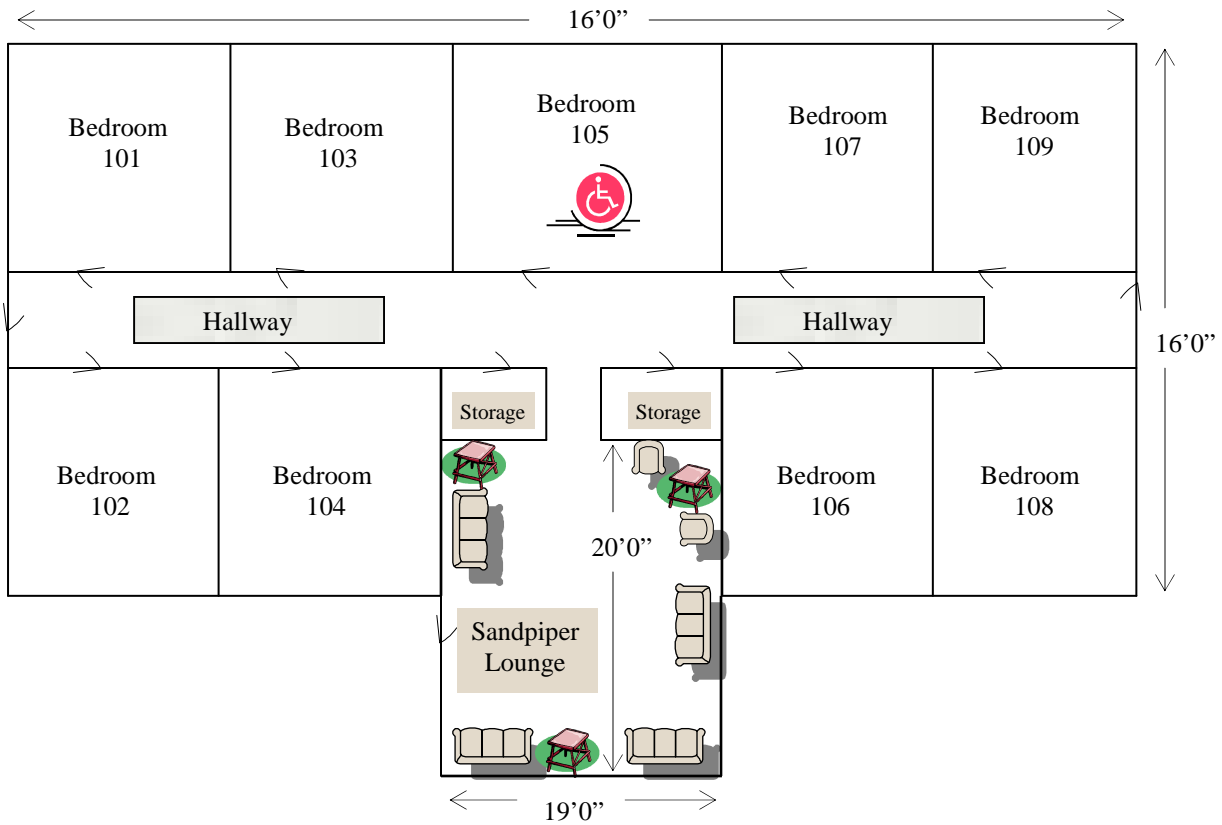

Hotel Lodging / Floor Plan: SANDPIPER

Bedrooms 103/104/105/106/107 Layouts

Bedrooms 101/102/108/109 Layouts

NOTE:

1. EACH bedroom has
 - 1 Queen Bed
 - 1 Set of Bunk Beds w/a Trundle Bed
2. One handicap room: Bedroom 105
3. Maximum Occupancy for entire building: 45
4. Linens and towels are included.
5. Private Bathrooms