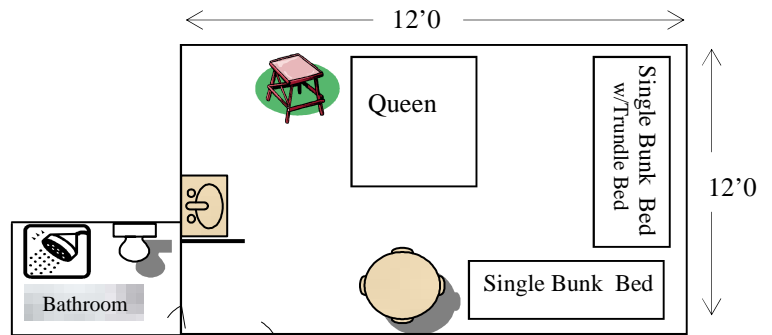

Hotel Lodging / Floor Plan: SANDPIPER

Bedrooms 103/104/105/106/107 Layouts

Bedrooms 101/102/108/109 Layouts

NOTE:

1. EACH bedroom has
 - 1 Queen Bed
 - 1 Set of Bunk Beds w/a Trundle Bed
2. One handicap room: Bedroom 105
3. Maximum Occupancy for entire building: 45
4. Linens and towels are included.
5. Private Bathrooms