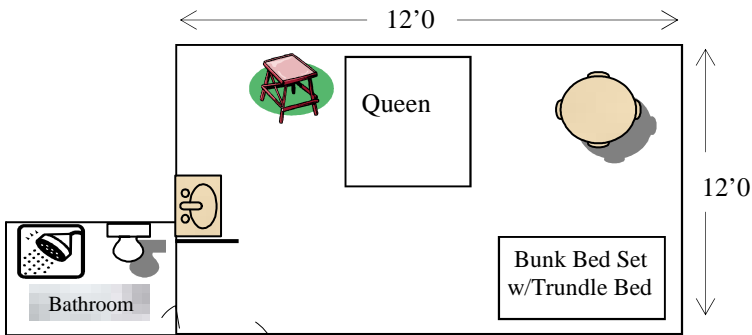

Hotel Lodging / Floor Plan: SANDPIPER

Bedrooms 103/104/105/106/107 Layouts

Bedrooms 101/102/108/109 Layouts

NOTE:

1. EACH bedroom has
 - 1 Queen Bed
 - 1 Set of Bunk Beds w/a Trundle Bed
2. One handicap room: Bedroom 105
3. Maximum Occupancy for entire building: 45
4. Linens and towels are included.
5. Private Bathrooms